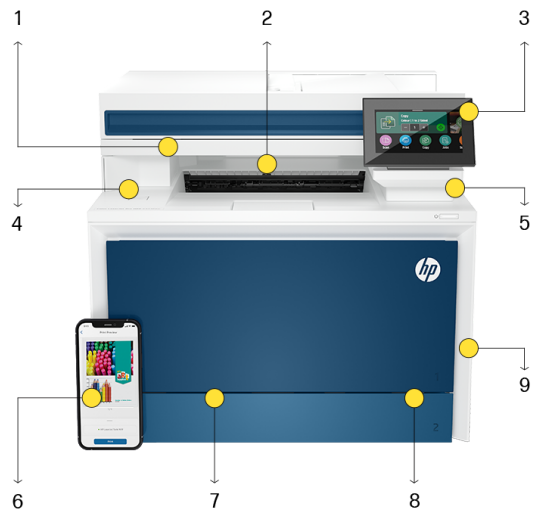

Set up and manage from a single dashboard²

- Connect your printer fleet. Robust features and smart tools help your people do more, wherever work happens.
- Avoid interruptions with Wi-Fi®⁷ that intelligently looks for the best connection to stay on-line.⁶
- Centralize your print business. HP Web Jetadmin easily adds and updates devices, solutions, and policies.³

Productrondeleiding

1. Automatic 2-sided printing and scanning
2. Printsnelheid tot 33 ppm A4, standaard papiercapaciteit voor 300 vel
3. 4,3-inch kleurentouchscreen
4. Dual-band Wi-Fi® with self-heal, USB and Ethernet
5. Vooraf geconfigureerde beveiligingsinstellingen
6. HP Smart-app om de printer te bedienen
7. Ontworpen voor teams van maximaal 10 personen
8. Meer kleurechte kleuren met HP TerraJet toner
9. Walk-up USB print and scan